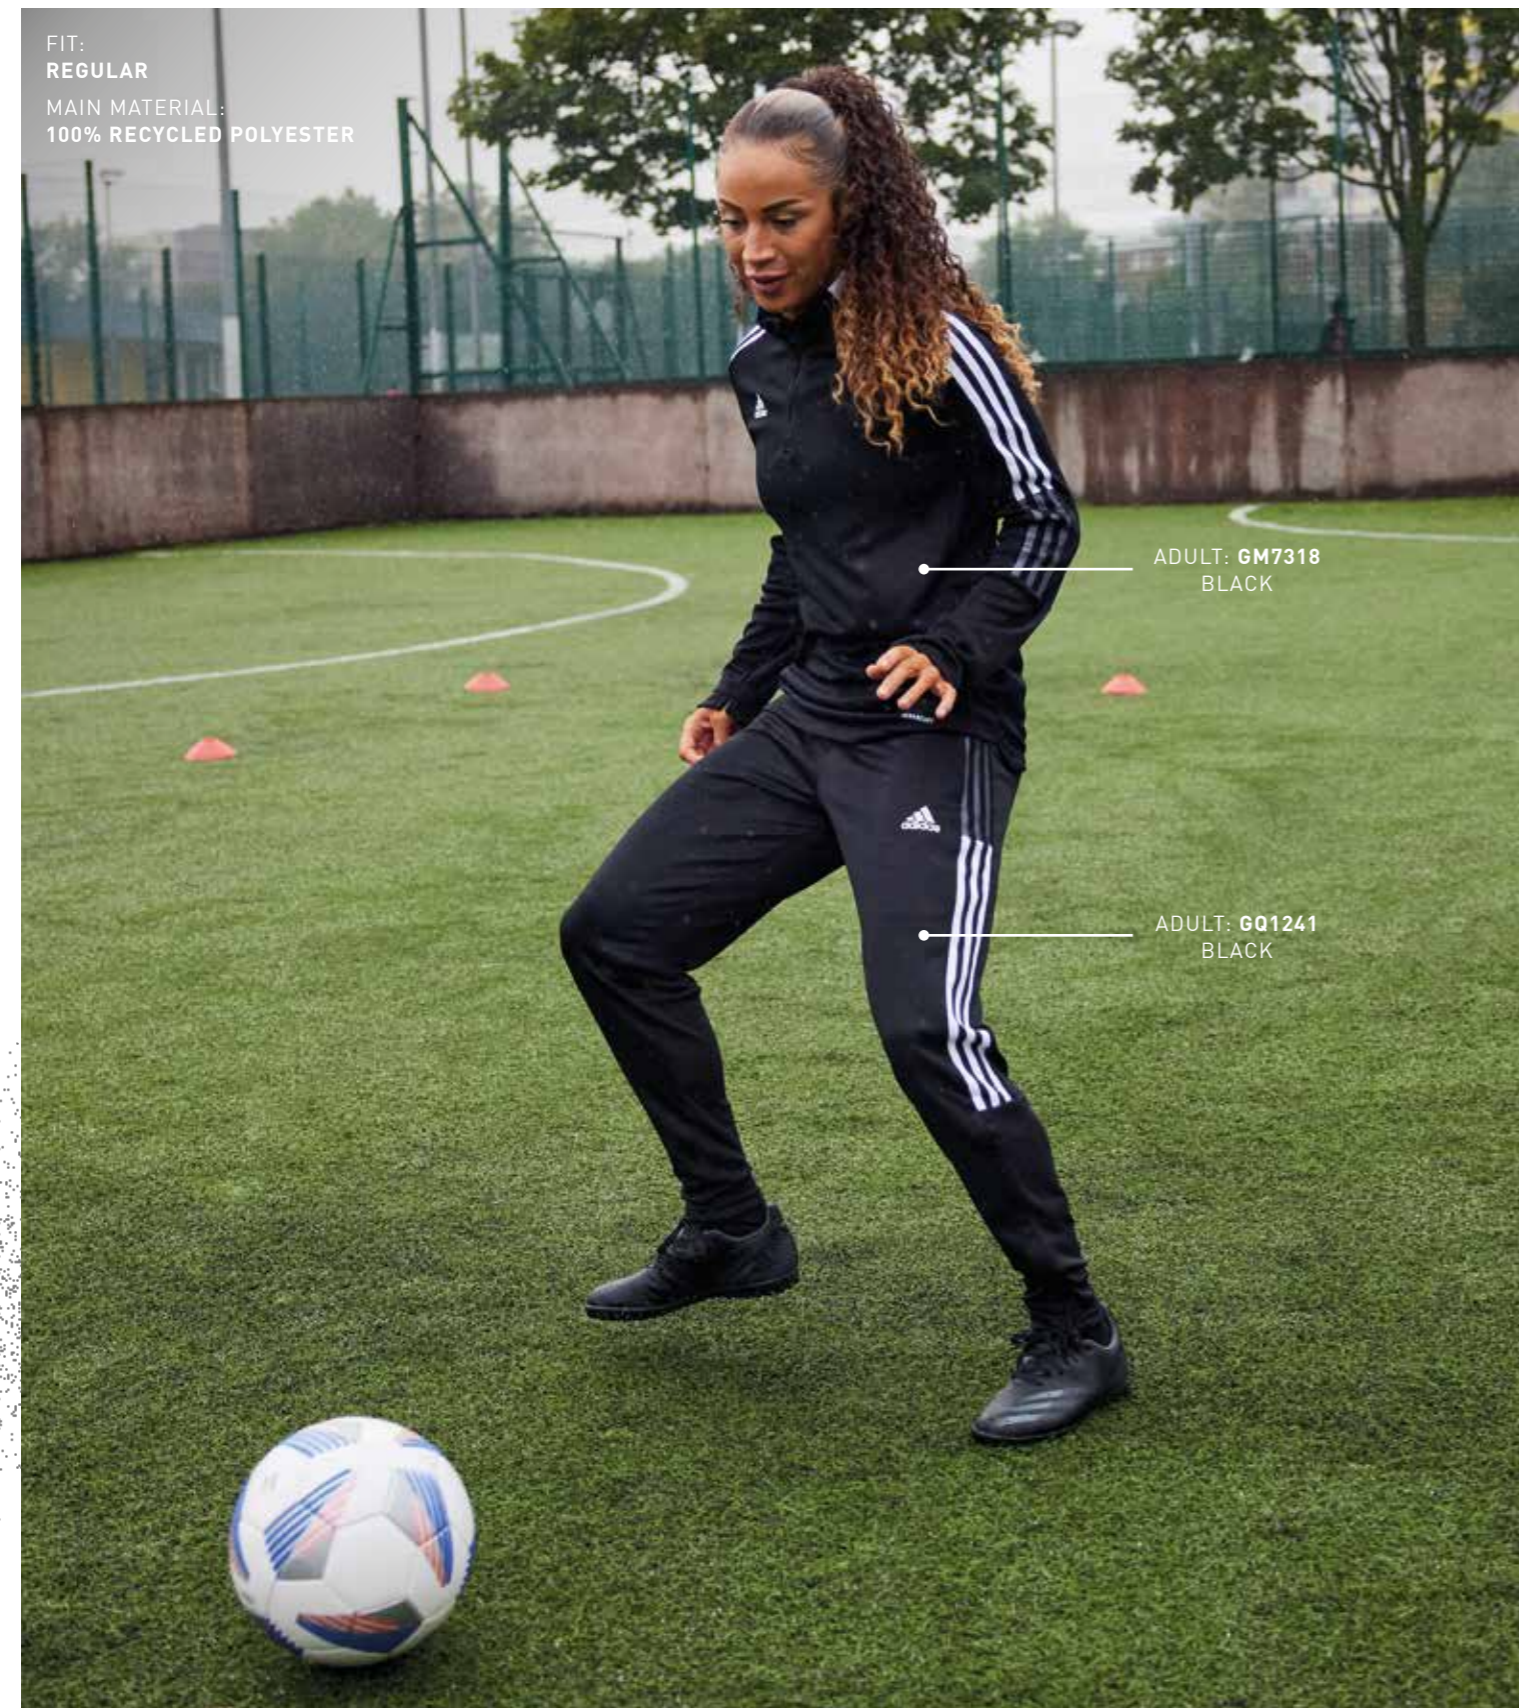

TIRO 21

TIRO 21 TRAINING TOP WOMEN

TIRO21 TR TOP W

ADULT: 50 € / 60 CHF | SIZES: 2XS, XS, S, M, L, XL, 2XL

LIEFERBAR BIS ENDE FEBRUAR 2023

FIT:
REGULAR
MAIN MATERIAL:
100% RECYCLED POLYESTER

ADULT: **GM7318**
BLACK

ADULT: **GQ1241**
BLACK

TIRO 21 TRAINING PANT WOMEN

TIRO21 TR PNT W

ADULT: 50 € / 60 CHF | SIZES: 2XS, XS, S, M, L, XL, 2XL