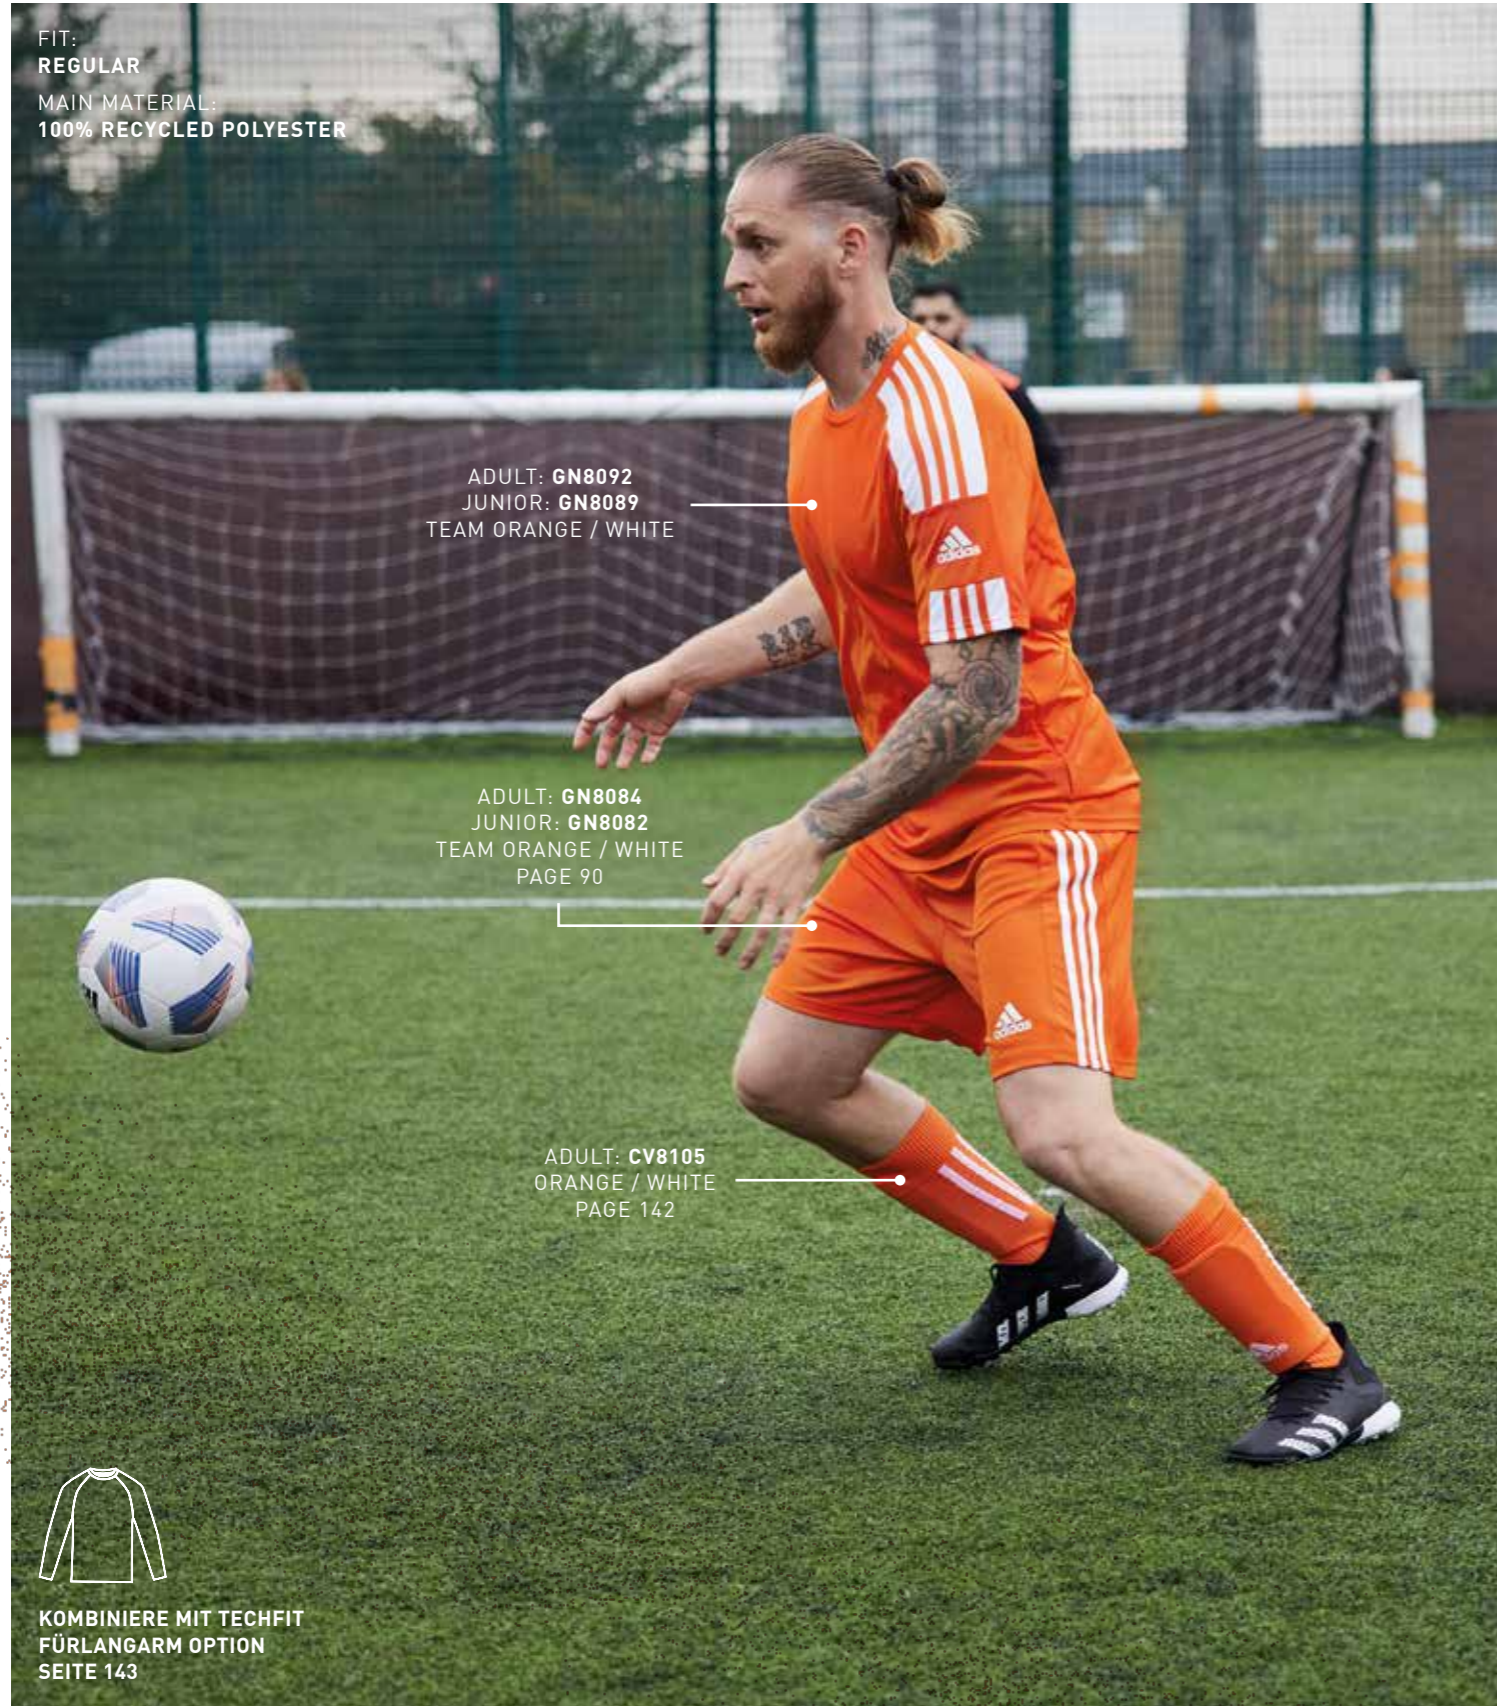

SQUADRA 21

SQUADRA 21 JERSEY SHORT SLEEVE

SQUAD 21 JSY SS

ADULT: 20 € / 25 CHF | SIZES: XS, S, M, L, XL, 2XL
JUNIOR: 18 € / 23 CHF | SIZES: 116, 128, 140, 152, 164, 176

LIEFERBAR BIS ENDE FEBRUAR 2025

FIT:
REGULAR
MAIN MATERIAL:
100% RECYCLED POLYESTER

ADULT: **GN8092**
JUNIOR: **GN8089**
TEAM ORANGE / WHITE

ADULT: **GN8084**
JUNIOR: **GN8082**
TEAM ORANGE / WHITE
PAGE 90

ADULT: **CV8105**
ORANGE / WHITE
PAGE 142

KOMBINIERE MIT TECHFIT
FÜRLANGARM OPTION
SEITE 143

MEN'S MATCHWEAR

KEY
ARTICLE

ADULT: **GN5720**
JUNIOR: **GN5739**
BLACK / WHITE

ADULT: **GN5724**
JUNIOR: **GN5745**
TEAM NAVY BLUE / WHITE

ADULT: **GK9154**
JUNIOR: **GK9151**
TEAM ROYAL BLUE / WHITE

ADULT: **GN5721**
JUNIOR: **GN5743**
TEAM GREEN / WHITE

ADULT: **GN8092**
JUNIOR: **GN8089**
TEAM ORANGE / WHITE

ADULT: **GN6726**
JUNIOR: **GN6725**
TEAM LIGHT BLUE / WHITE

ADULT: **GN8091**
JUNIOR: **GN8090**
TEAM MAROON / WHITE

ADULT: **GN5722**
JUNIOR: **GN5746**
TEAM POWER RED / WHITE

ADULT: **GN5728**
JUNIOR: **GN5744**
TEAM YELLOW / WHITE

ADULT: **GN5723**
JUNIOR: **GN5738**
WHITE / BLACK

ADULT: **GN5725**
JUNIOR: **GN5741**
WHITE / TEAM POWER RED

ADULT: **GN5726**
JUNIOR: **GN5740**
WHITE / WHITE / BLACK