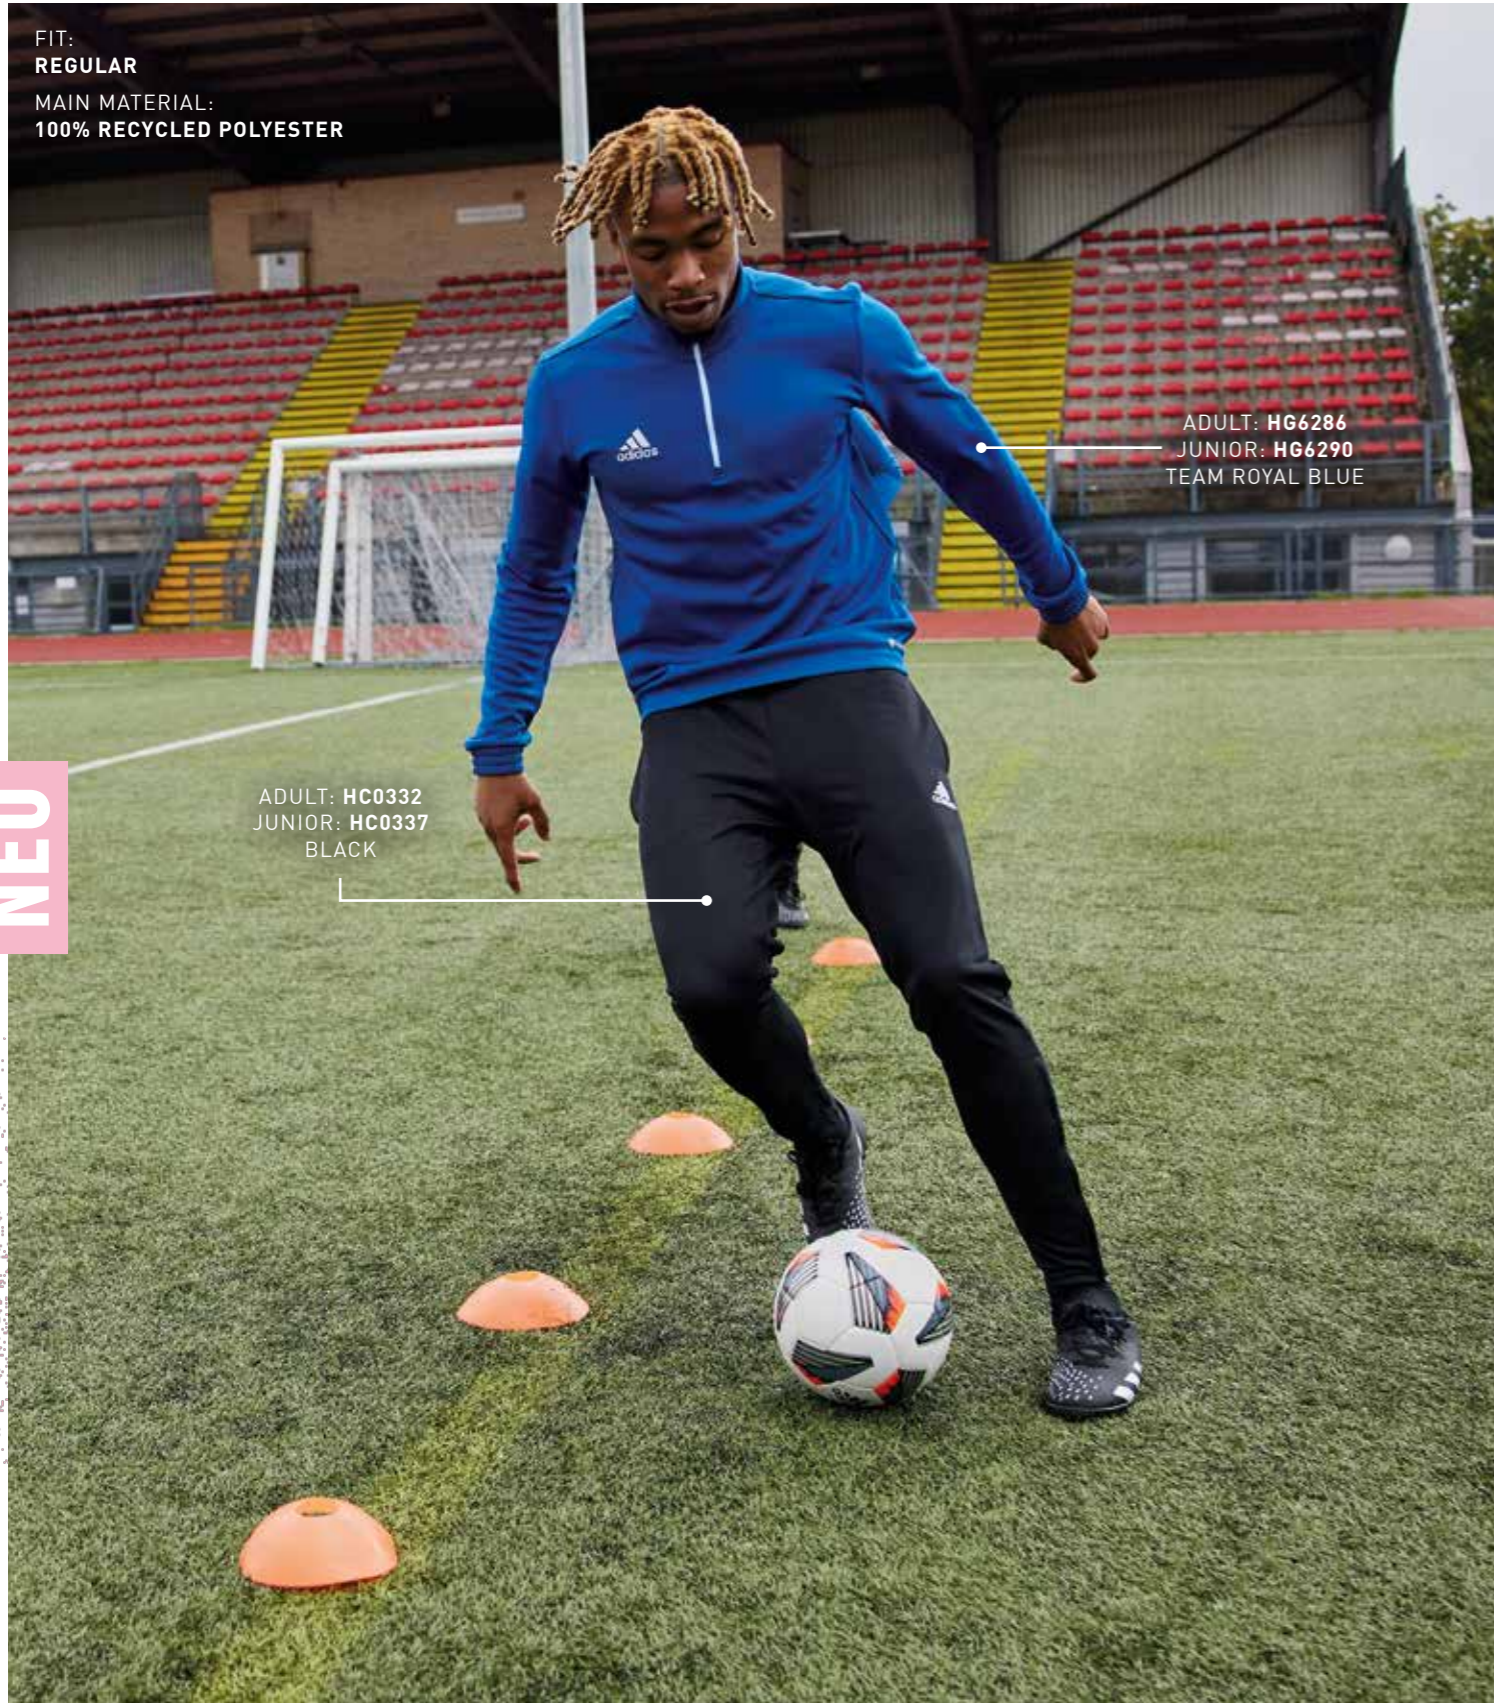

ADULT: **HG6286**
 JUNIOR: **HG6290**
 TEAM ROYAL BLUE

ADULT: **HC0332**
 JUNIOR: **HC0337**
 BLACK

NEU

ENTRADA 22 TRAINING PANT

ENT22 TR PNT

ADULT: 30 € / 35 CHF | SIZES: XS, S, M, L, XL, 2XL, 3XL
 JUNIOR: 25 € / 30 CHF | SIZES: 116, 128, 140, 152, 164