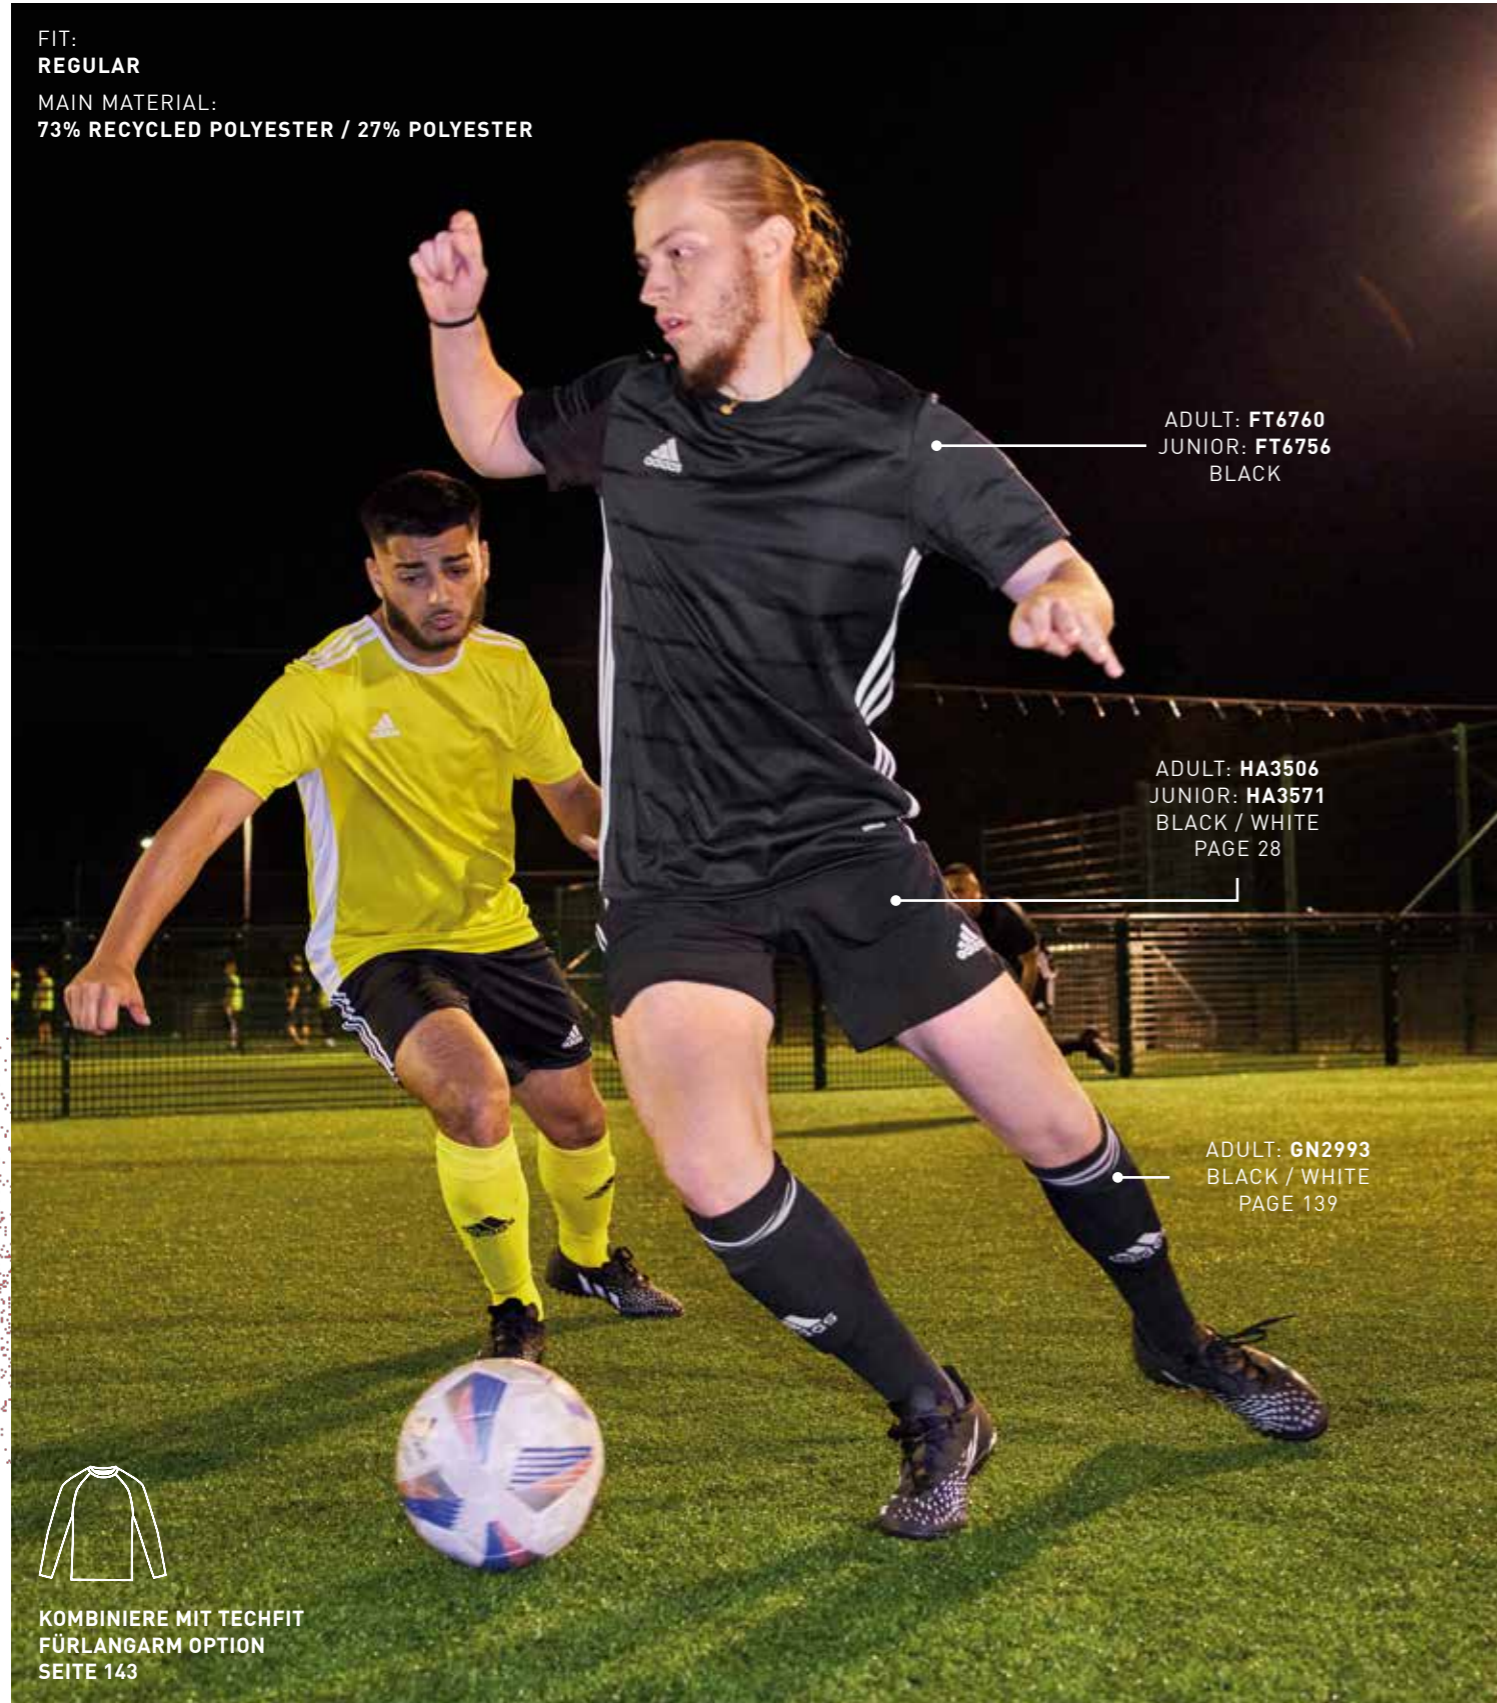

CAMPEON 21

CAMPEON 21 JERSEY

CAMPEON 21 JSY

ADULT: 35 € / 40 CHF | SIZES: XS, S, M, L, XL, 2XL, 3XL
JUNIOR: 30 € / 35 CHF | SIZES: 116, 128, 140, 152, 164, 176

LIEFERBAR BIS ENDE FEBRUAR 2023

FIT:
REGULAR
MAIN MATERIAL:
73% RECYCLED POLYESTER / 27% POLYESTER

ADULT: **FT6760**
JUNIOR: **FT6756**
BLACK

ADULT: **HA3506**
JUNIOR: **HA3571**
BLACK / WHITE
PAGE 28

ADULT: **GN2993**
BLACK / WHITE
PAGE 139

KOMBINIERE MIT TECHFIT
FÜRLANGARM OPTION
SEITE 143