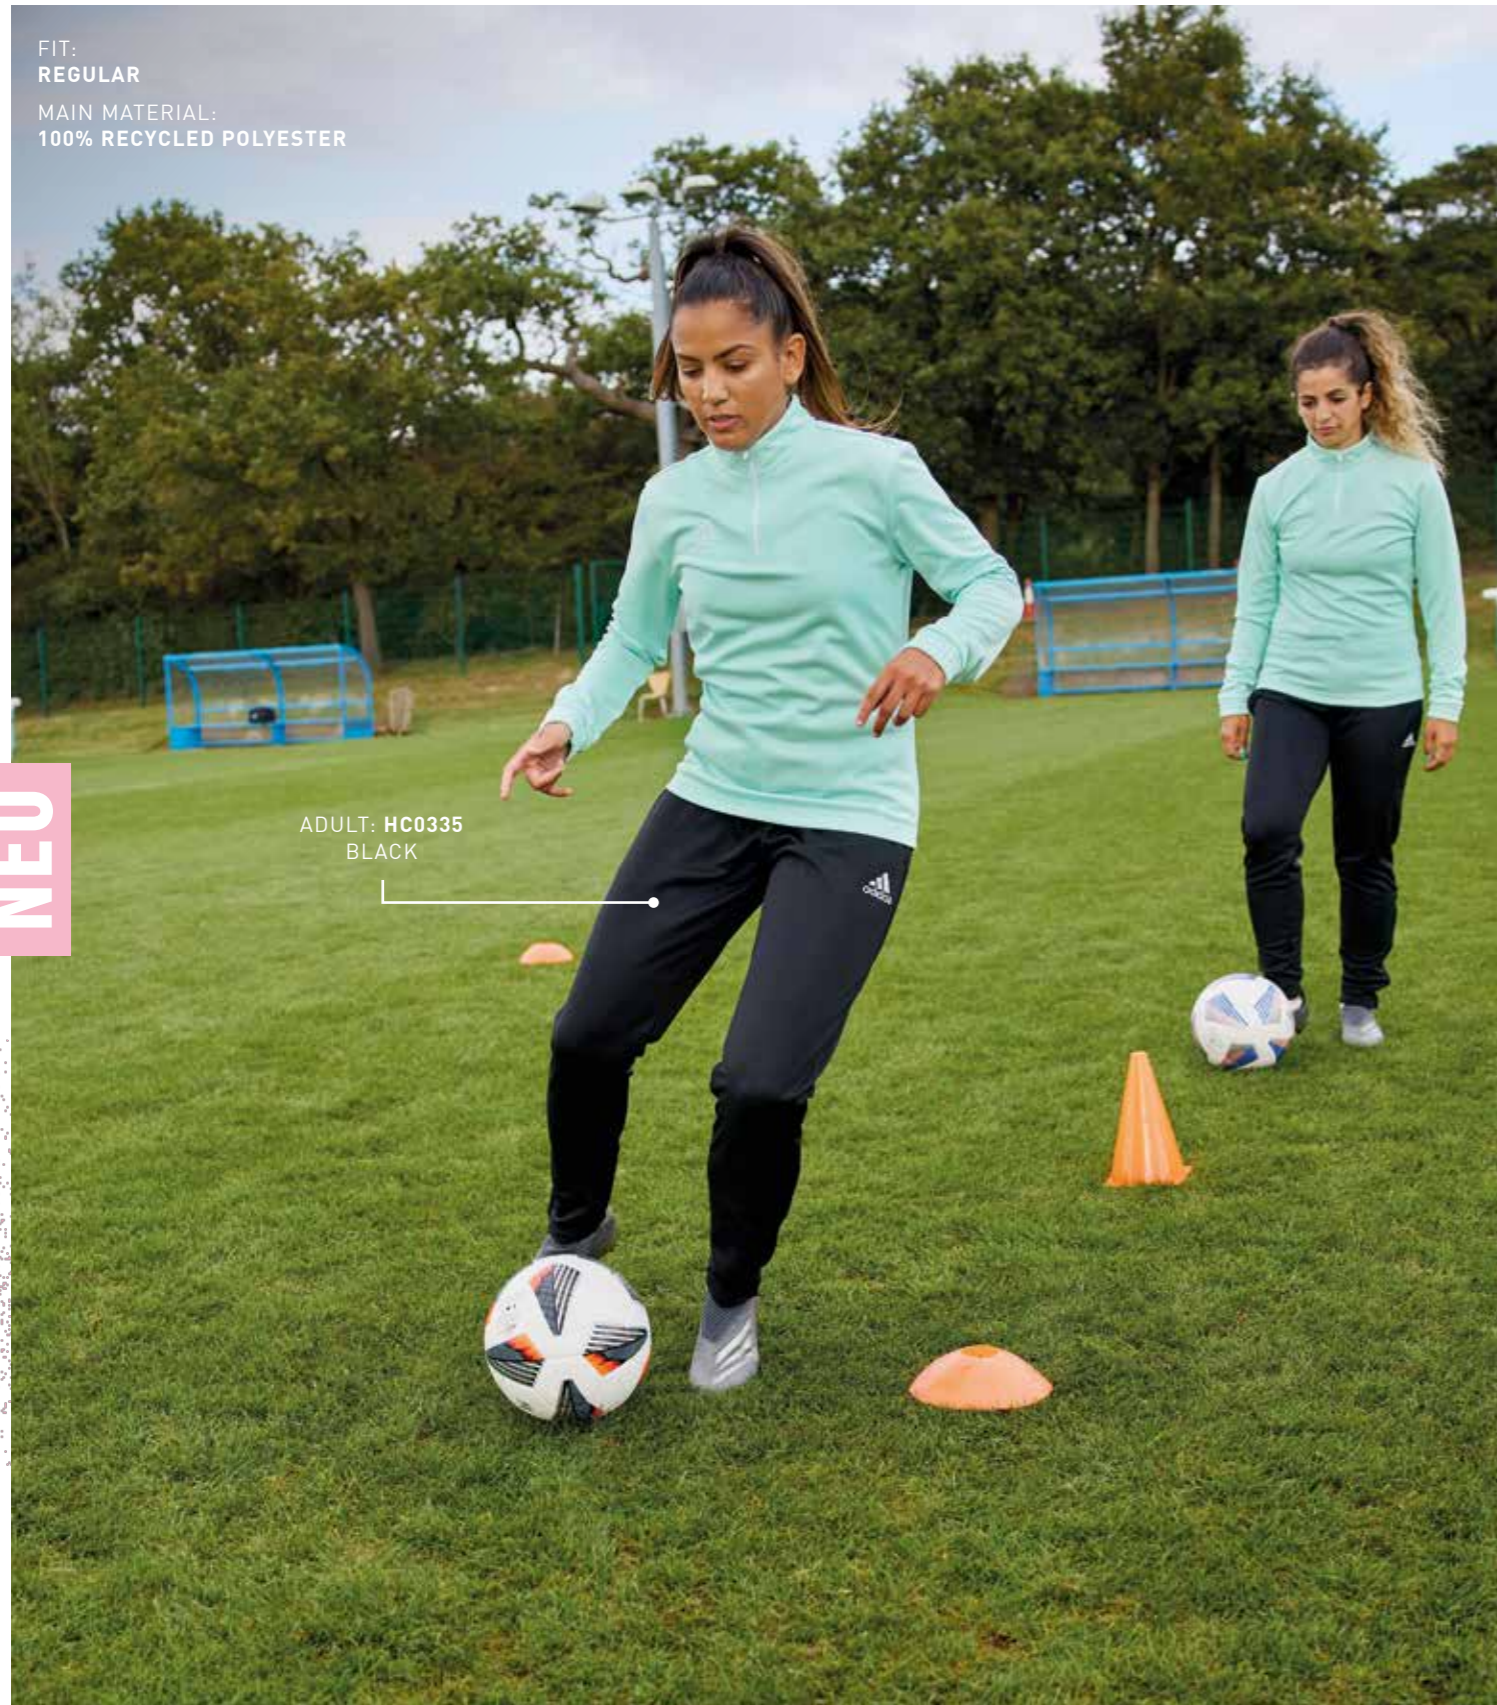

ENTRADA 22

ENTRADA 22 TRAINING TOP WOMEN ENT22 TR TOP W

ADULT: 35 € / 40 CHF | SIZES: 2XS, XS, S, M, L, XL, 2XL

LIEFERBAR BIS ENDE FEBRUAR 2026 / * ENDE FEBRUAR 2024

FIT:
REGULAR
MAIN MATERIAL:
100% RECYCLED POLYESTER

ADULT: HC0335
BLACK

NEU

ENTRADA 22 TRAINING PANT WOMEN ENT22 TR PNT W

ADULT: 30 € / 35 CHF | SIZES: 2XS, XS, S, M, L, XL, 2XL

WOMEN'S TRAININGWEAR

KEY
ARTICLE

PASST AM BESTEN ZU ENTRADA 22 TRAINING PANT WOMEN:

NEU